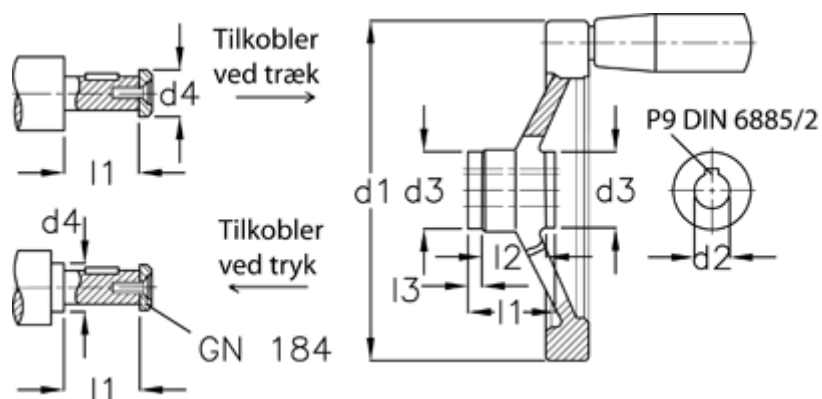

Article number: 20370305

Description: E+G Handwheel
GN 321.4-140-K12-D-ZI

Measures

$d1$	= 140
$d2$ H7	= 12
$d3$	= 28
$d4$ max	= 17
$l1$	= 28.5
$l2$	= 18
$l3$	= 5